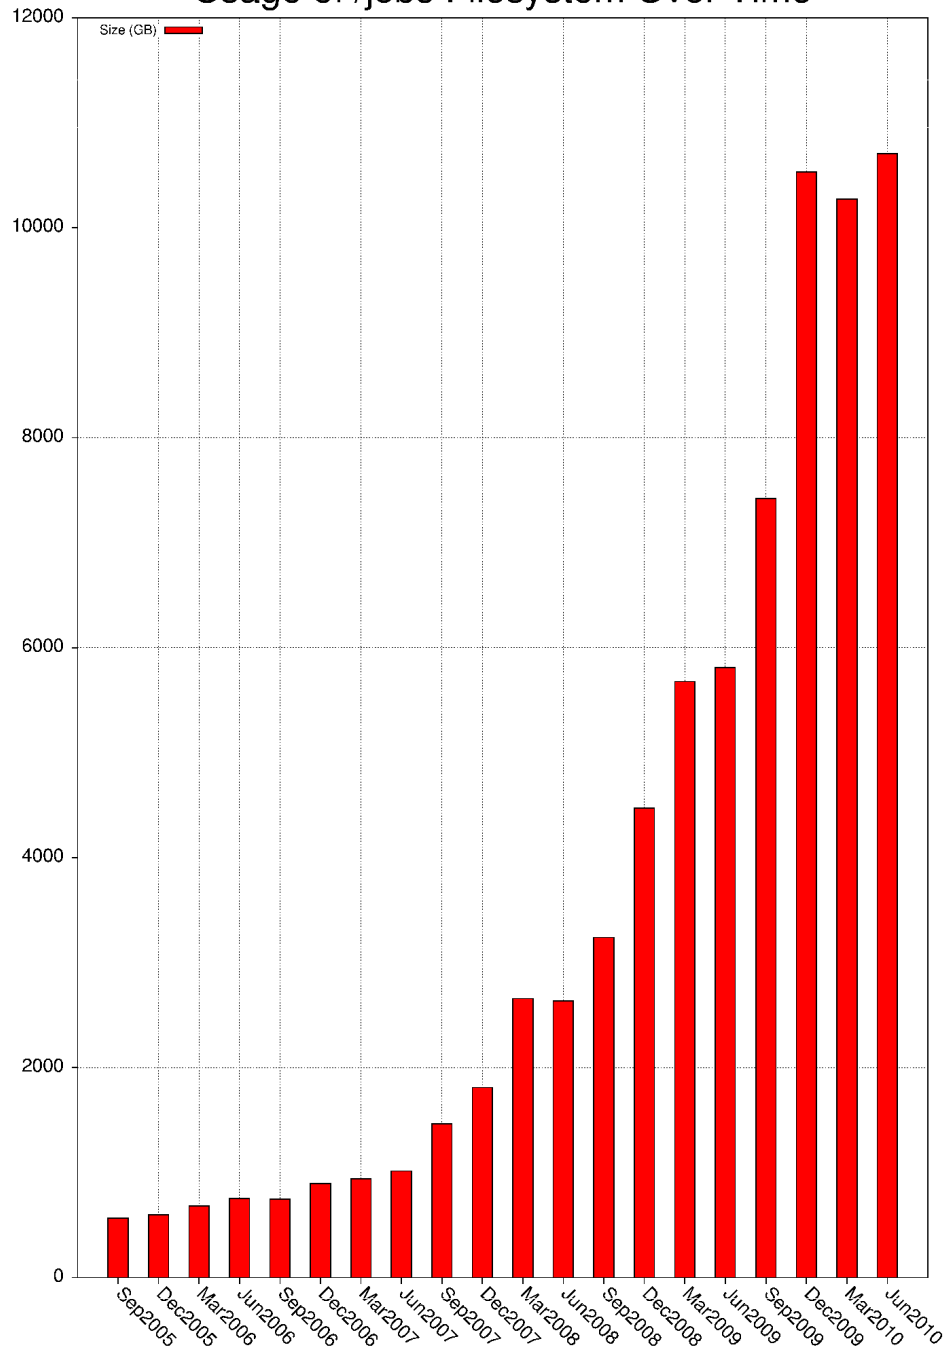

RPS MetOcean

our data

# Usage of /jobs Filesystem Over Time

previous system

choose